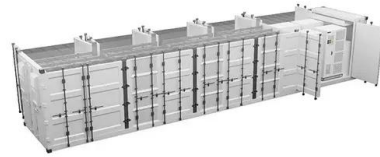

[Cabinet Energy Storage System , VREMT](#)

Discover our high-efficiency, modular battery systems with zero capacity loss and rapid multi-cabinet response. Ideal for industrial, commercial, and emergency applications, our solutions offer remote ...

[All-in-One Energy Storage Cabinet & BESS Cabinets , Modular, ...](#)

AZE's All-in-One Energy Storage Cabinet & BESS Cabinets offer modular, scalable, and safe energy storage solutions. Featuring lithium-ion batteries, smart BMS, and thermal management, they're ideal ...

[Battery Racks & Cabinets - StackRack Battery Systems](#)

Explore StackRack's modular battery systems for residential, commercial, and utility-scale projects. Offering expert design, engineering and project management.