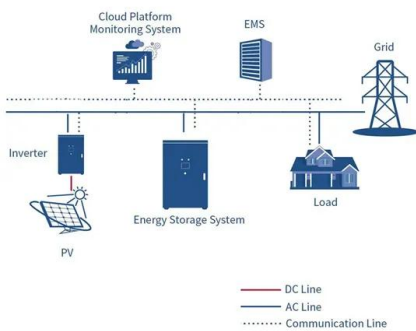

Modular US communication power cabinets used at border outposts

Modular US communication power cabinets used at border outposts

Modular cabinet

Three lockable compartments (Optional Battery Cabinet). Separated cabins for power. Heavy duty for extreme heavy equipment.

[Outdoor Telecom Cabinets & Enclosures , NEMA-Rated](#)

Since 1989, we've manufactured outdoor telecom cabinets in America's Heartland, providing telecommunications companies, utilities, and network operators with BABA-compliant solutions that ...

[Base Station Energy Cabinet](#)

The Base Station Energy Cabinet is a fully enclosed, weather-resistant telecom energy cabinet designed to provide reliable power distribution and battery backup for outdoor communication networks.

[Dorçe Prefabricated Modular Border Outposts and Military Border ...](#)

The volumetric modular units developed by Dorçe are delivered to site with all electrical, mechanical, and sanitary systems fully completed and tested at the factory.