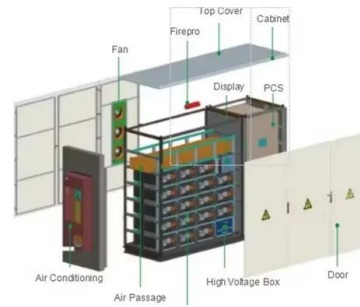

[Weatherproof Outdoor Electrical Enclosures, Durable Outdoor ...](#)

Discover AZE Telecom's weatherproof outdoor electrical enclosures and durable outdoor cabinets. Protect your electrical and telecom equipment from harsh environments with our IP-rated, ...

[Outdoor Telecom Cabinet & Telecom Power System](#)

China leading provider of Outdoor Telecom Cabinet and Telecom Power System, ESTEL (GUANGDONG) TECHNOLOGY CO., LTD. is Telecom Power System factory.

[OUTDOOR EQUIPMENT CABINET WITH COOLING](#)

Both active telecom equipment and passive telecom equipment can be accommodated inside the cabinet. Cabinets are available with integrated thermal management using air conditioner to control ...