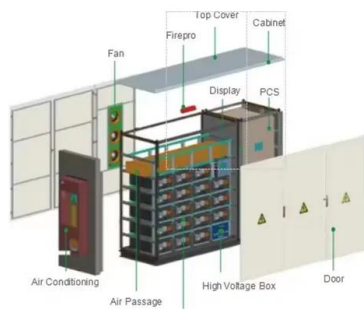

[Malabo temporary power storage company](#)

Malabo new energy storage manufacturer Top 10 battery energy storage manufacturers in China. The company is deeply engaged in the field of new energy vehicle power lithium-ion batteries, focusing on

[Malabo: The New Energy Storage Capital Powering Africa's Future](#)

Welcome to Malabo, the new energy storage capital that's rewriting Africa's energy playbook. While Dubai builds skyscrapers, this Equatorial Guinean gem is stacking megawatt-hours like Lego blocks. ...

[MALABO LITHIUM ION BATTERY ENERGY STORAGE ...](#)

The new Belize Energy Resilience and Sustainability Project will deploy state-of-the-art battery energy storage systems across four strategic locations in the country, marking a significant step forward in ...

- ☒ IP65/IP55 OUTDOOR CABINET
- ☒ OUTDOOR MODULE CABINET
- ☒ OUTDOOR 5G BASE STATION CABINET
- ☒ WATERPROOF