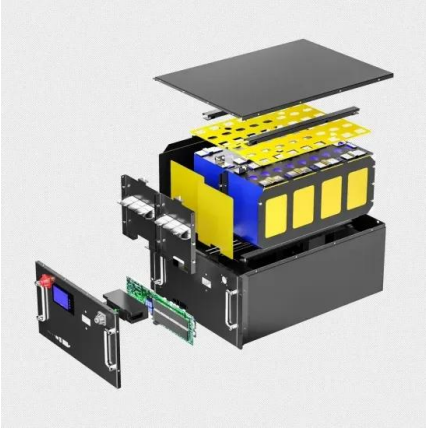

Main functions and effects of the outdoor power station of the communication base station inverter

Main functions and effects of the outdoor power station of the com

[Advanced Mobile Outdoor Base Stations for Smart Communication](#)

Installations of telecommunications base stations necessary to address the surging demand for new services are traditionally powered by ...

Power Base Station

The transmitter characteristics define RF requirements for the wanted signal transmitted from the UE and base station, but also for the unavoidable unwanted emissions outside the transmitted carrier ...