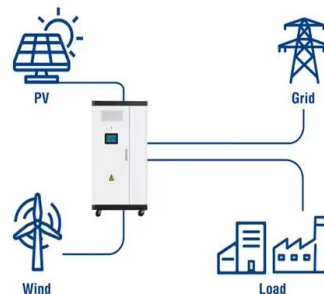

Utility-Scale ESS solutions

IP55 outdoor enclosure

The "IP55 OUTDOOR" waterproof enclosure is specially designed to meet the need for outdoor installation solutions requiring protection against the most severe environmental conditions (sun, ...