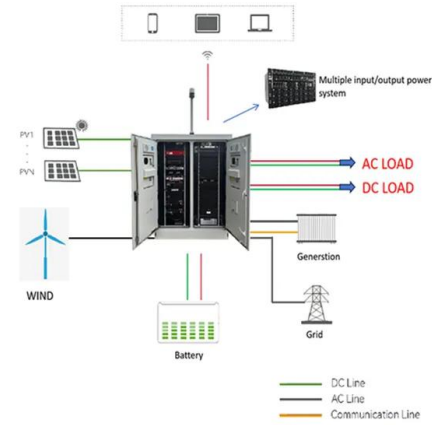

IP Ratings Explained

An IP (Ingress Protection) rating is used by buyers in Europe to specify the extent of protection an electrical enclosure has against environmental conditions. The IP rating system was ...