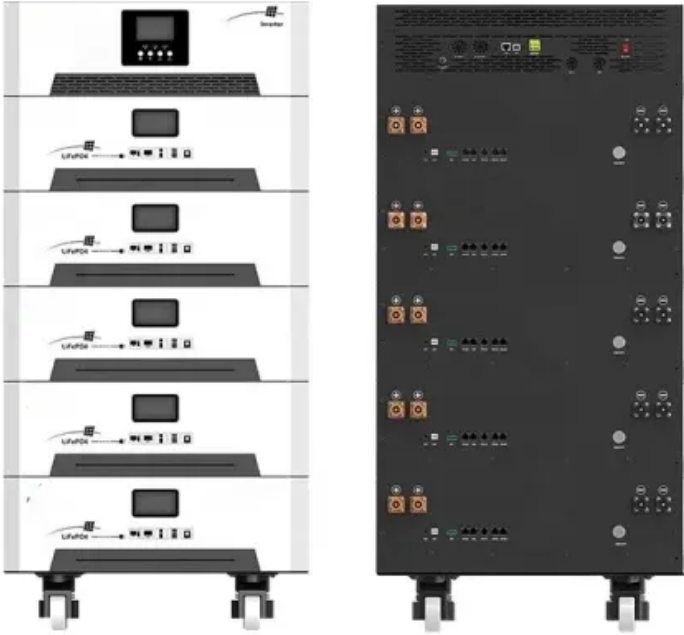

Back

Low-voltage outdoor cabinets with IP54 rating used in Dutch communities

Positive