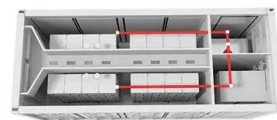

[Aegis 60V 12Ah Long Lithium Ion Battery Pack . NMC 60V Lithium Battery](#)

This state-of-the-art rechargeable 60V lithium battery pack is expertly constructed with high quality 18650 NMC cells, delivering a lightweight, reliable and long-lasting power source.

[MVPACK Fast Charge 60V 30Ah 40Ah 26S3P Lto Lithium Titanate Battery ...](#)

Constructed with advanced Lithium Titanate Oxide (LTO) chemistry, this battery delivers ultra-fast charging, exceptional cycle life (>15,000 cycles at 80% DoD), and superior thermal stability for safe operation in ...