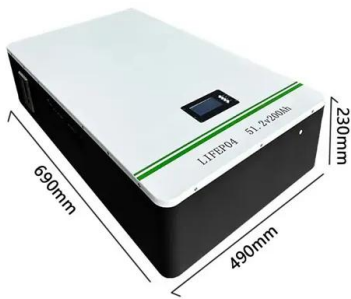

[BtrPower 12V 50Ah LiFePO4 Lithium Iron Phosphate Battery Pack for ...](#)

BtrPower 12V 50Ah LiFePO4 battery with built-in 50A BMS offers high cycle life, lightweight design, and suitable for RV, marine, solar, and off-grid applications

[12V 50Ah LiFePO4 Battery Pack](#)

With a nominal voltage of 12.8V and a rated capacity of 50Ah (740Wh), it delivers stable output and high efficiency, making it ideal for replacing traditional lead-acid batteries in demanding environments.

[BtrPower 12V 50Ah LiFePO4 Lithium Iron Phosphate ...](#)

BtrPower 12V 50Ah LiFePO4 battery with built-in 50A ...