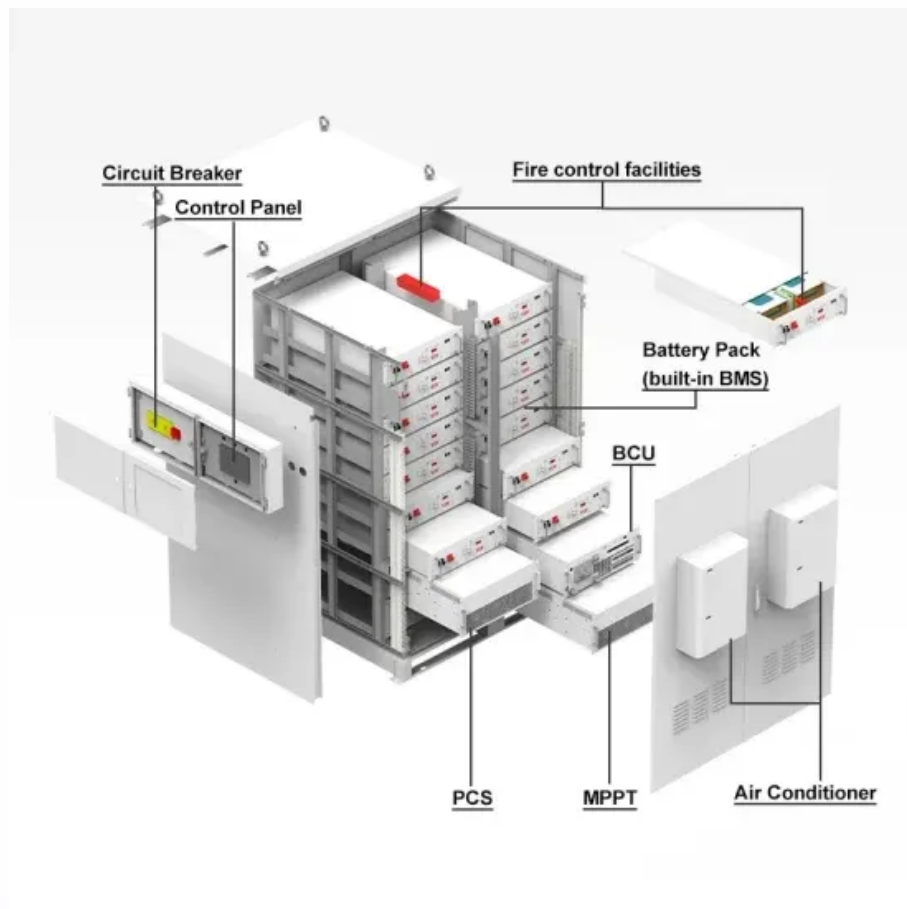

Lithium battery pack 12v 50ah