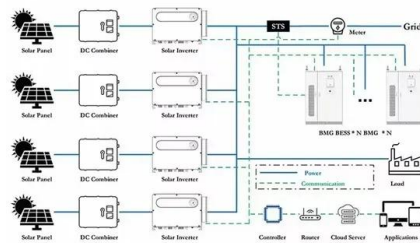

Our Lifepo4 batteries can beconnected in parallels and in series for larger capacity and voltage.

[The Ultimate Guide to Solar Panel Size, Weight & Wattage \(2025\)](#)

Find the exact solar panel size & weight in our 2025 guide. Our complete chart compares models by ft/cm and lbs/kg to help you plan your installation.