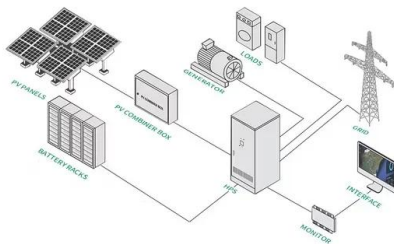

51.2V 300AH

[NEMA Enclosures & Integrated Solutions](#)

From telecom base stations and solar energy systems to oil & gas facilities and water treatment plants, our enclosures provide reliable protection and streamlined system integration.

[Base Station Energy Cabinet](#)

The Base Station Energy Cabinet is a fully enclosed, weather-resistant telecom energy cabinet designed to provide reliable power distribution and battery backup for outdoor communication networks.