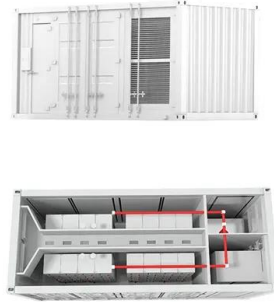

[All-in-One Energy Storage Cabinet & BESS Cabinets , Modular, ...](#)

AZE's All-in-One Energy Storage Cabinet & BESS Cabinets offer modular, scalable, and safe energy storage solutions. Featuring lithium-ion batteries, smart BMS, and thermal management, they're ideal ...