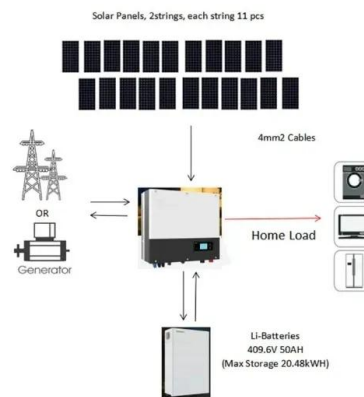

[Telecom Cabinet Communication Power + PV + Storage: Key Design ...](#)

Multi-energy complementary systems combine communication power, photovoltaic generation, and energy storage within telecom cabinets. These systems optimize capacity and ...