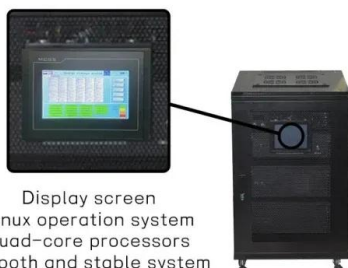

Display screen
Linux operation system
quad-core processors
smooth and stable system