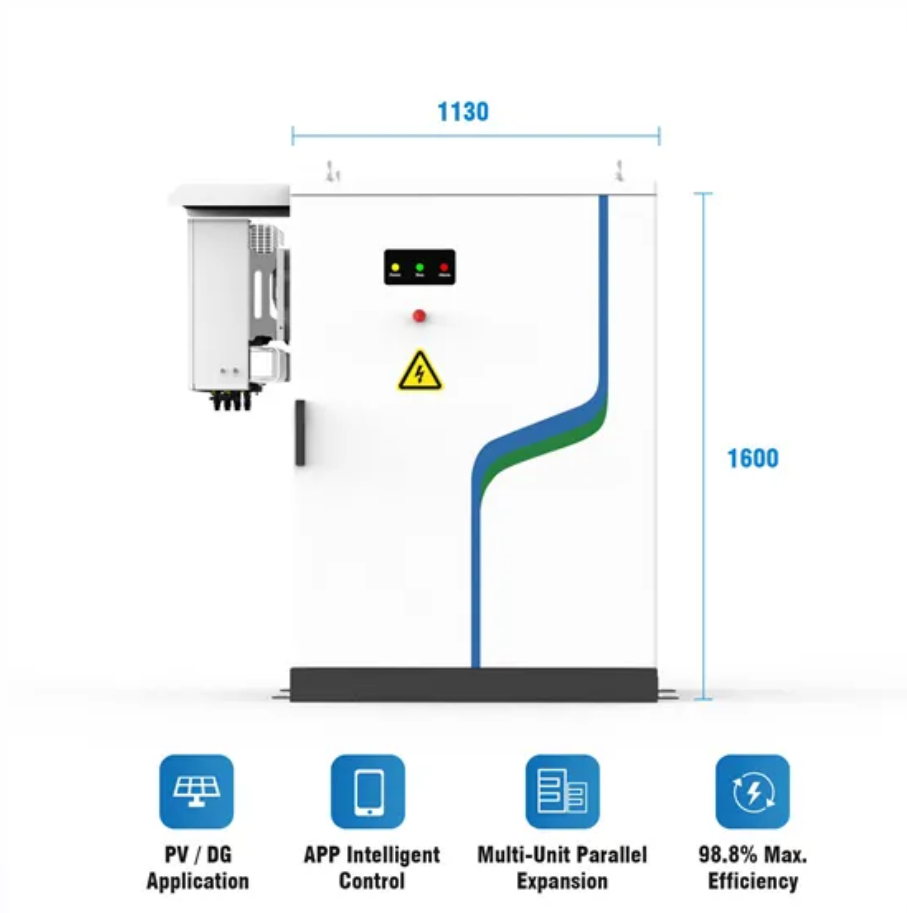

Kampala Mall Uses IP66 Battery Cabinet 25kW

Kampala Mall Uses IP66 Battery Cabinet 25kW

[Best Distributed Energy Storage Cabinets for Kampala: Solutions for](#)

Choosing the right distributed energy storage cabinet in Kampala boils down to matching battery tech, scalability, and local support. With solar adoption rising and grid challenges persisting, these ...

[Kampala Smart Photovoltaic Energy Storage Cabinet 25Kw Import ...](#)

Explore verified Kampala Smart Photovoltaic Energy Storage Cabinet 25Kw import/export trade queries and posts from global buyers and suppliers. Join go4WorldBusiness to connect, respond, and trade ...

[25kW Mobile Energy Storage Container in Kampala for Emergency ...](#)

The modular design allows for easy expansion, with the option to expand the battery storage system by 100 - 500kwh, making our energy storage container perfect for meeting growing energy demands.