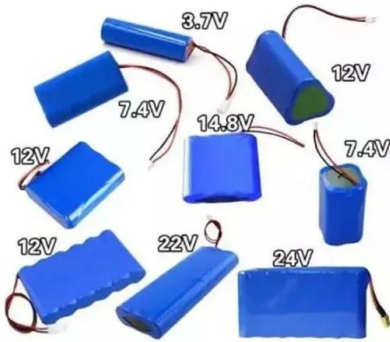

Jinlang solar inverter Price Inquiry

Overview

As commercial solar projects surge globally, the Jinlang 20kW photovoltaic inverter has emerged as a cost-effective solution - but its \$3,800-\$4,500 price range leaves many confused. Let's decode the technical and market forces shaping this critical solar component. Solar System and Inverter Retailer Prices are updated on Friday. Buy Jinlang Inverter 3kW/10/25/30/KW Single-Phase Three-Phase Home Use and Commercial Use Photovoltaic Grid-Connected Inverter at Aliexpress for. Find more 1420, 153713 and 1537 products. Enjoy ✓Free Shipping Worldwide! ✓Limited Time Sale ✓Easy Return. Hey, friends! today i want to introduce you to a super practical green energy equipment - jinlang photovoltaic inverter! this three-phase grid-connected inverter not only converts solar energy efficiently, but also makes your home electricity bill more friendly Officially authorized, quality. You now have 10 items in your Shopping Cart.

Jinlang solar inverter Price Inquiry

[Jinlang Inverter 3kW/10/25/30/KW Single-Phase Three-Phase](#)

Buy Jinlang Inverter 3kW/10/25/30/KW Single-Phase Three-Phase Home Use and Commercial Use Photovoltaic Grid-Connected Inverter at Aliexpress for . Find more 1420, 153713 and 1537 products. ...