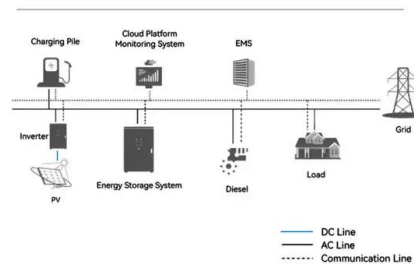

## Inverter 60V DC

### [Upgraded Version 5000W Pure Sine Wave Inverter 12V/24V/48V/60V/72V DC](#)

Are you still worried about power outages? Our versatile pure sine wave inverters are ideal for charging smartphones, refrigerators, small air conditioners, freezers, washing machines, TVs, camping ...

### [60V to 230V inverter, 3000W](#)

The SWP3000-DA60 is an inverter that converts a DC voltage from 60V to 230V AC alternating voltage (pure sine wave) and can supply an alternating current and a continuous power of 3000W.