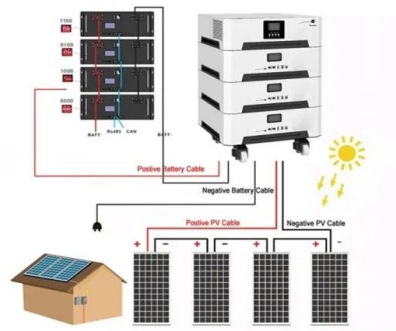

[Install & uninstall Google Earth Pro](#)

Fix installation errors Before attempting any of the instructions below: Verify that your operating system is supported. If you're using Google Earth Pro, verify that you have administrative rights on your ...