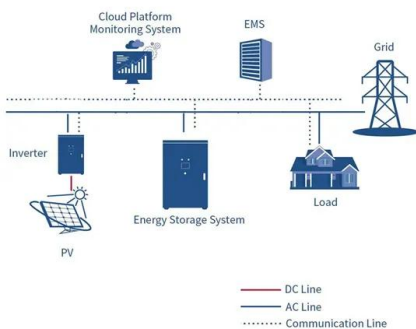

[IMPROVED , definition in the Cambridge English Dictionary](#)

IMPROVED meaning: 1. having become or been made better than before: 2. having become or been made better than.... Learn more.

improve verb

Definition of improve verb in Oxford Advanced Learner's Dictionary. Meaning, pronunciation, picture, example sentences, grammar, usage notes, synonyms and more.

[50kW/kVA Lighting Inverter with maintenance bypass cabinet for](#)

This is a combined synopsis/solicitation for commercial items prepared in accordance with the procedures contained in FAR Part 12.6, Acquisition of Commercial Items, and FAR Part 13, ...

[Emergency Lighting Inverter Installation and Operation Manual](#)

The Lighting Inverter cabinets provide cable and conduit openings on the top and sides of the cabinet. Be sure these areas are not blocked and can be easily accessed to expedite installation.