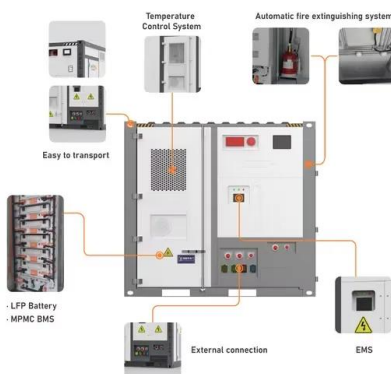

[12v to 220v, Pure Sine Wave Power Inverter with LCD Display 12V 24V ...](#)

[Efficient DC/AC Converter]: The car power inverter can provide 2500W of continuous DC 12V/24V/48V/60V/72V to AC 110V/220V power, and provide up to 5000W of peak surge power when the load starts, with a ...

[Huijue Home Energy Storage and Inverter All-in-One System: Leading ...](#)

The Huijue home energy storage and inverter all-in-one system supports both grid-tied and off-grid modes, offering users flexible energy choices.

[ALL IN ONE home energy storage system with inverter](#)

With this product's integrated battery and inverter, you can reduce your adaptation worries, easily save on electricity bills and back up your power in case of grid outage or unavailability.