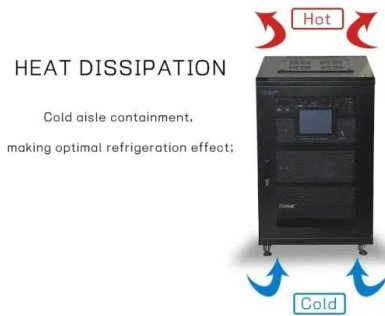

[12v to 220v, Pure Sine Wave Power Inverter with LCD Display 12V 24V ...](#)

[Efficient DC/AC Converter]: The car power inverter can provide 2500W of continuous DC 12V/24V/48V/60V/72V to AC 110V/220V power, and provide up to 5000W of peak surge power when the load starts, with a ...