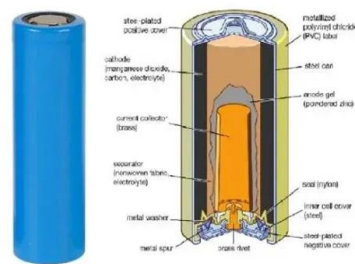

[SE 10/12KTL-DL3-220V: The Smart Energy Solution for Modern Homes](#)

The SE 10/12KTL-DL3-220V solves this through adaptive voltage management, particularly crucial for North American homes where 220V systems dominate. This 10-12kW hybrid inverter bridges the gap between ...