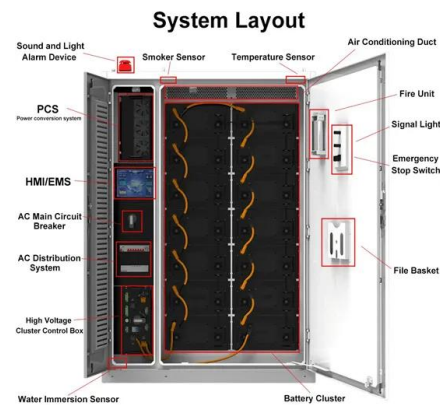

[Huawei Sun2000-60kctl-M0 60kw 200V on Grid MPPT Smart String Solar Power](#)

The annual production and sales of new energy products include: 3GW solar modules, 800,000 solar systems and 1.2GW solar power plant equipment. Customers are located in Europe, America, Asia, ...

[Huawei Solar Inverter Complete Guide 2025: Models, Performance](#)

The Huawei solar inverter has emerged as a dominant force in the global solar market, representing one of the most sophisticated and reliable inverter solutions available in 2025.