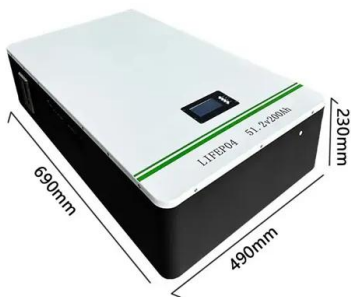

[Huawei 60kw Inverter: Performance, Specifications, and How to Apply ...](#)

The Huawei 60kW inverter is a high-performance power conversion solution designed for commercial and industrial solar installations. As a critical component in photovoltaic (PV) systems, it ...

[Leading Solar Solutions for a Greener Future, HUAWEI Smart PV ...](#)

It provides smart PV solutions for residential, commercial, industrial, utility scale, energy storage systems, and microgrids. It builds a product ecosystem centered on solar inverters, charge ...

[Huawei 60KW Smart String Inverter](#)

Description Smart PV Controller Features: o Smart - 12 strings intelligent ...