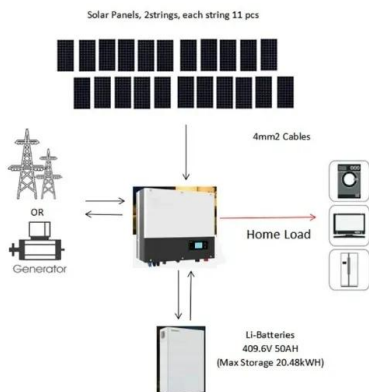

[What is 5G Energy Consumption?](#)

With 5G projected to increase capacity up to approximately 1000-fold and high frequency millimeter wave (mmWave) transmission driving exponentially higher cell density, this percentage could ...