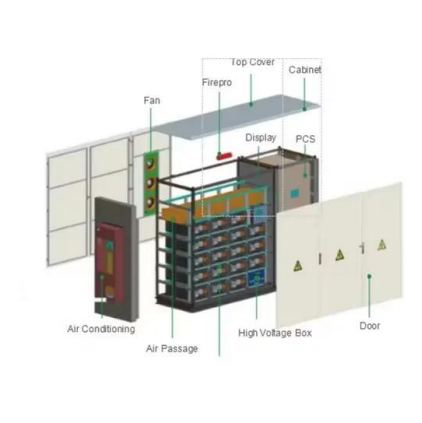

[What Size Inverter Do You Need? A Complete Guide for Home, ...](#)

Choosing the right inverter size is crucial--too small, and your appliances won't work; too large, and you'll waste money. This guide will help you determine the ideal inverter size for your ...