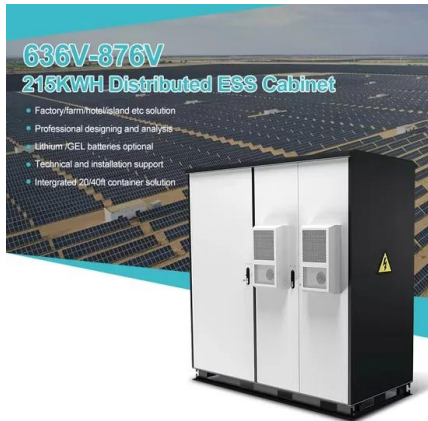

High-voltage financing for intelligent photovoltaic energy storage c