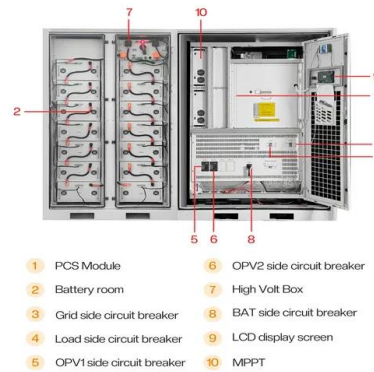

[High School Equivalency Diploma Program - GED Testing](#)

You can find out more about the tests, register for a free account, and schedule your tests at <https://ged> . Contact Information Phone: 850-245-0449 Toll.

[Read the Reviews for High Spirits at New York City Center](#)

The New York City Center Encores! staging of the rarely produced musical High Spirits began a run at the Manhattan venue February 4, and the reviews are in. See what critics are saying ...

Contact Us

For catalog requests, pricing, or partnerships, please visit:
<https://www.motocykle3city.pl>