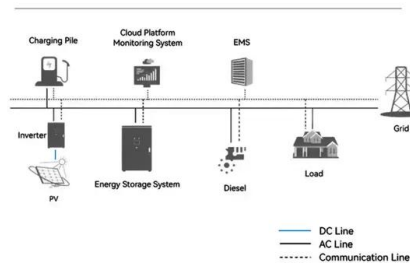

Mercury 1.2kva/12v

The re-engineered Mercury 1200VA (1.2kva) inverter, now comes with an LCD display to enable the user monitor the operating status of the equipment. Better still, this tough, hard-working, low cost ...

System Topology

high, highs, highest, higher

Derived forms: highs, highest, higher.

[1.2KVA/720W/12V Lobo Inverter With 50A PWM In-Built Solar Charge](#)

The Gennex Technologies 1.2 KVA Inverters is compatible with mains voltage, solar and generator. Built in an anti-dust kit for harsh environments, you get a customized power backup solution that can ...