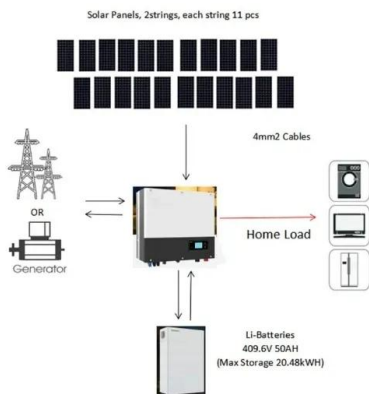

Outdoor Multifunctional Energy Storage Trolley Box with High Power

High quality Outdoor Multifunctional Energy Storage Trolley Box with High Power Output Waveform from China, China's leading Portable Power Station product, with strict quality control Portable Power ...