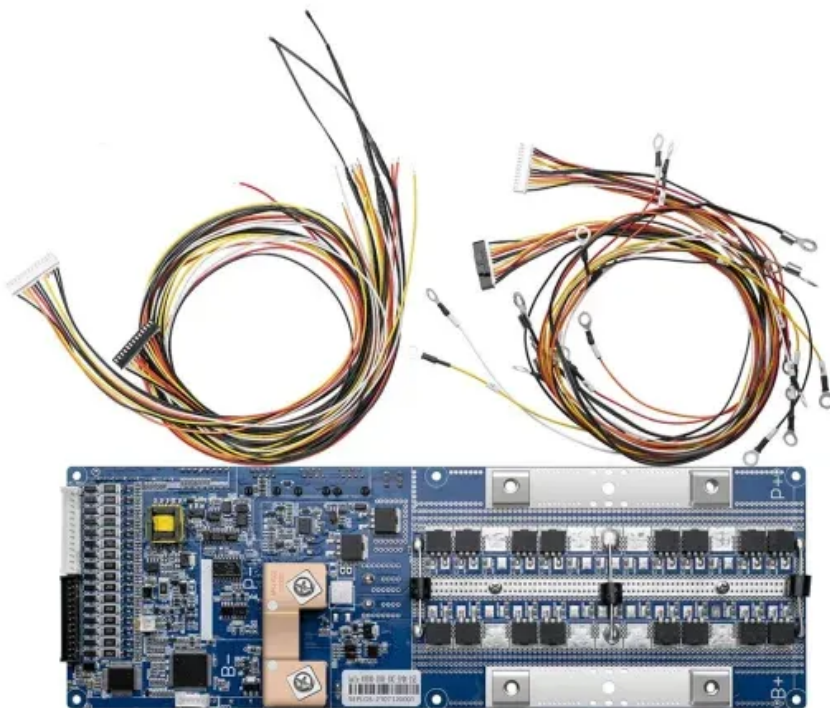

Guinea-Bissau pack lithium battery customization

Guinea-Bissau pack lithium battery customization

[Guinea Household Energy Storage Lithium Battery Solution](#)

The grid-connected household energy storage system for photovoltaic energy storage is mixed-powered by solar and the energy storage system, including five parts: solar array, Grid-connected inverter, ...

[GUINEA BISSAU LITHIUM BATTERY PROJECT INTRODUCTION](#)

The 10kWh battery is a DC coupled battery system that is more suitable for your upcoming solar system installation with higher conversion efficiency. To give you peace of mind that you're getting clean, ...

[GUINEA BISSAU LITHIUM BATTERY ENERGY STORAGE CABINET](#)

What is a p500e energy storage system?The P500E has a modular design with a built-in STS and transformer. With the P500E, you can transfer energy bi-directionally to the battery, grid and DG, ...