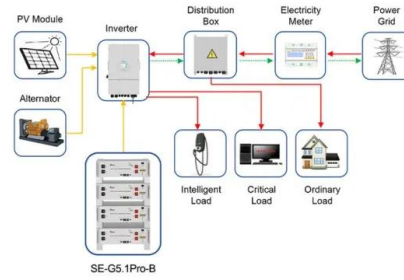

HOW TO CHOOSE A LITHIUM BATTERY EXCHANGE CABINET IN ...

Under normal conditions, it takes about 15 days for Li/SOCI2 battery, Li-MnO2 battery, flexible-pack batteries and lithium-polymer batteries to be customized, while the typical battery pack takes 7 to 10 ...

Application scenarios of energy storage battery products

Battery Equipment Supplied In Guinea-Bissau

Easily find, compare & get quotes for the top battery equipment & supplies in Guinea-Bissau