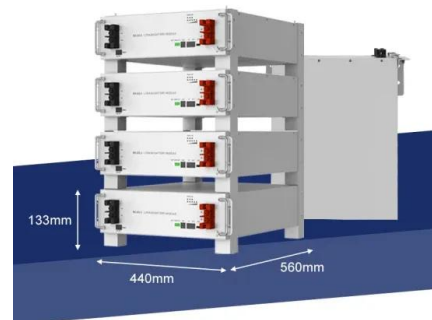

[GUINEA BISSAU LITHIUM BATTERY ENERGY STORAGE CABINET](#)

What is a p500e energy storage system?The P500E has a modular design with a built-in STS and transformer. With the P500E, you can transfer energy bi-directionally to the battery, grid and DG, ...