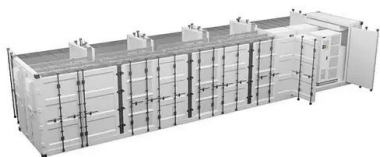

[grenada colapsible box fold container folding Pallet-box Export](#)

With or without folding door. Equipped with 4 feet, or 2 runners, or 3 runners for heavy loads, and today also with the 4 white polyamide wheels. The version for fruits and vegetables are designed with ...