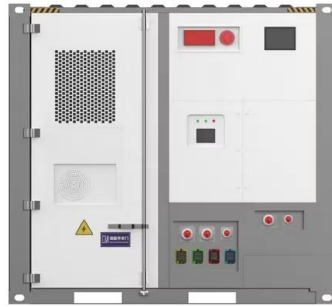

[215kWh Smart PV Ess Cabinet](#)

All-in-one Design Integrated PV and storage system with super wide PV input voltage Small footprint and IP54 protecting grade for outdoor installationenvironment; Safe & Reliable High-performance ...

Contact Us

For catalog requests, pricing, or partnerships, please visit:
<https://www.motocykle3city.pl>