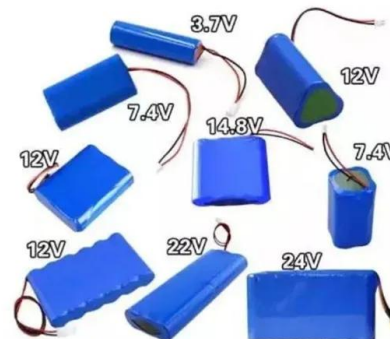

GCL-NT10/72H-580 Solar Panel Product Information - (580W) by GCL System Integration Technology Co. Ltd. including datasheet and warranty information where available.

[GCL mono double glass 575W 580W solar panels 72...](#)

High-concerned chemical None Model Number GCL-NT10/72GDF575 Origin Mainland China Certification

[Gcl High Power Solar Panel 580W 590W 600W 610W 615W with 25...](#)

Gcl High Power Solar Panel 580W 590W 600W 610W 615W with 25 Years Warranty, Find Details and Price about Solar Cell Solar System from Gcl High Power Solar Panel 580W 590W 600W 610W ...