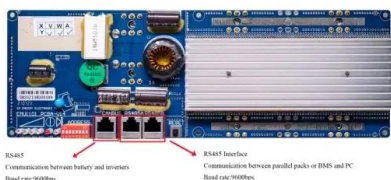

KP1500 , Krieger Electric

Krieger 1500 Watt Pure Sine Wave Power Inverter is not like any power inverter on the market. Get power on the GO! This heavy duty Power Inverter connects directly to a 12 Volt DC battery to power ...