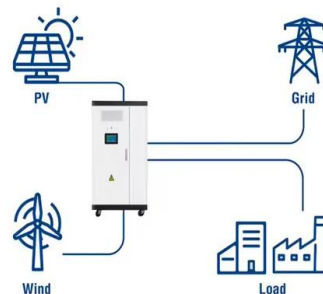

Utility-Scale ESS solutions

[200kwh Outdoor Integrated Energy Storage Cabinet](#)

200kwh Outdoor Integrated Energy Storage Cabinet TANFON's Outdoor Integrated Energy Storage Systema cutting-edge solution that seamlessly combines lithiumiron phosphate ...