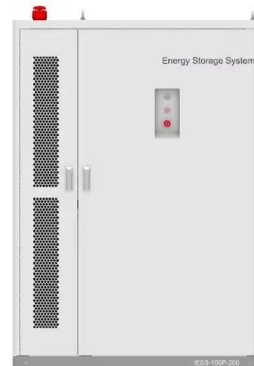

[Energy Storage Equipment. Energy storage solutions. Lithium battery](#)

The solution adopts new energy (wind and diesel energy storage) technology to provide a reliable guarantee for the stable operation of communication base stations.