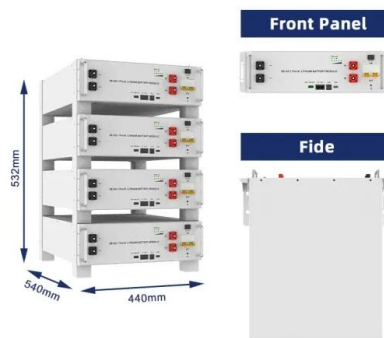

[Site Battery Storage Cabinet, Base Station Energy Storage](#)

Highjoule's Site Battery Storage Cabinet ensures uninterrupted power for base stations with high-efficiency, compact, and scalable energy storage. Ideal for telecom, off-grid, and emergency backup ...