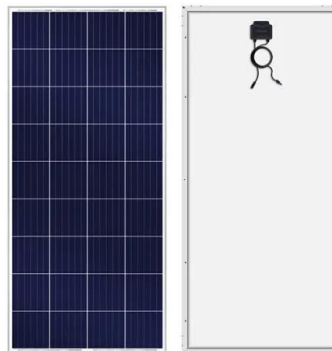

[Cabinet Energy Storage System . VREMT](#)

Fully pre-assembled and delivered, enabling rapid deployment with installation and commissioning completed within 1-2 days. Backed by 24/7 after-sales support. Standardized and scalable design for long-lasting, ...