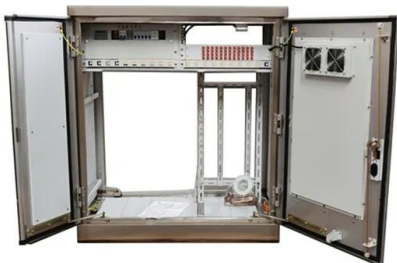

[Amazon : Anker SOLIX C2000 Gen 2 Portable Power Station, 2...](#)

C2000 Gen 2 has four modes: Standard, Time-of-Use (TOU), Storm Guard, and Fast Charging Plan. TOU optimizes charging and discharging by electricity prices, while the latter two ...