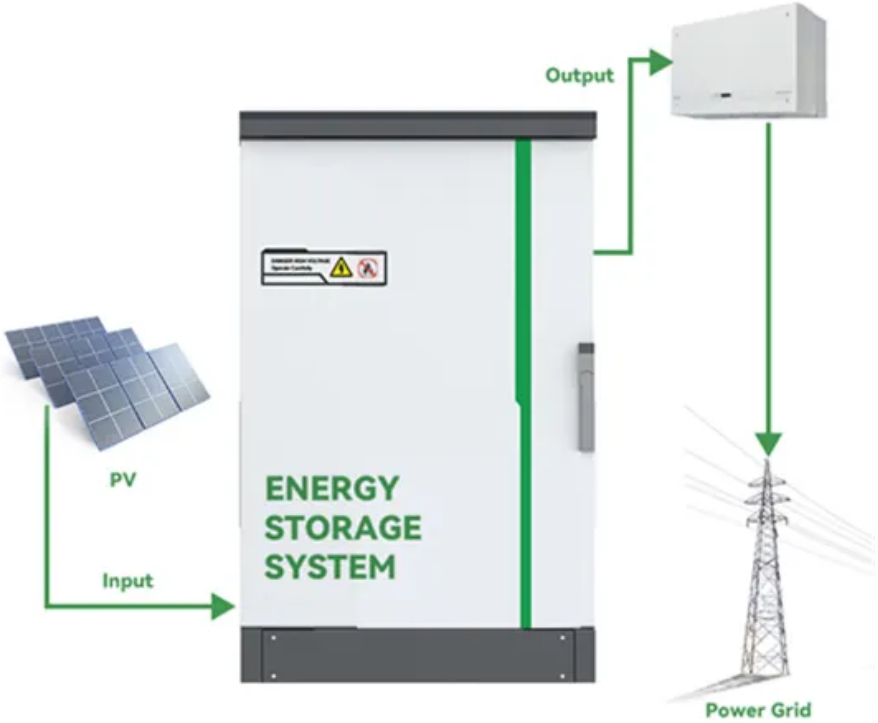

Energy company uses 200kWh photovoltaic cell cabinet

Overview

The outdoor cabinet-type photovoltaic storage system, boasting a power rating of 100kW/200kWh, seamlessly amalgamates energy storage batteries, PCS, power distribution, temperature regulation, fire safety measures, water-immersed door sensors, and monitoring and. The outdoor cabinet-type photovoltaic storage system, boasting a power rating of 100kW/200kWh, seamlessly amalgamates energy storage batteries, PCS, power distribution, temperature regulation, fire safety measures, water-immersed door sensors, and monitoring and. Utilizing a patented outdoor cabinet protection system, this solution safeguards against dust, rain, and sand, while optimizing channels for heat dissipation. With a dual-door maintenance system, multiple systems can be operated concurrently on-site, minimizing space requirements. The outdoor. The C&I ESS Battery System is a standard solar energy storage system designed by BSLBATT with multiple capacity options of 200kWh / 215kWh / 225kWh / 245kWh to meet energy needs such as peak shifting, energy back-up, demand response, and increased PV ownership. It integrates advanced components for maximum performance and safety, including: EMS (Energy Management System): The intelligent EMS monitors and optimizes energy flow, balancing supply. Energy storage A grade LFP cell, seice life > 8,000 cycles. IP55 protection grade, outdoor applications. Compatible with major inveer brands. Smaer design controls batte temperature dierence to 3°C.

Energy company uses 200kWh photovoltaic cell cabinet

[200kWh 215kWh 225kWh 245kWh C& I ESS Battery System , BSLBATT](#)

The C& I ESS Battery System is a standard solar energy storage system designed by BSLBATT with multiple capacity options of 200kWh / 215kWh / 225kWh / 245kWh to meet energy needs such as ...