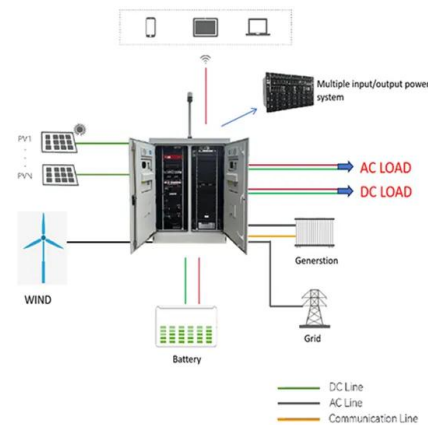

50 to 200kW Battery Energy Storage Systems

Discover the MEGATRON Series - 50 to 200kW Battery Energy Storage Systems (BESS) tailored for commercial and industrial applications. These systems are install-ready and cost-effective, offering ...

Contact Us

For catalog requests, pricing, or partnerships, please visit:
<https://www.motocykle3city.pl>