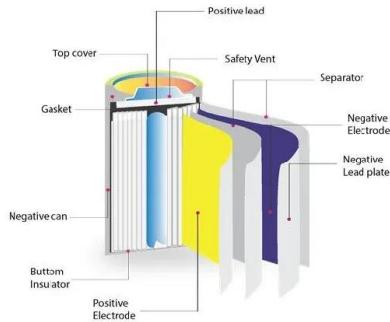

### [Edge AI Computer IBOX-650P-IP66, SINTRON Technology Corp.](#)

IBOX-650P-IP66 features versatile expansion slots and 2 high-speed Ethernet ports, supporting a wide input voltage range. These features come in one compact chassis with fanless thermal design, ...