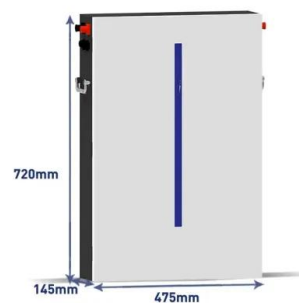

[Edgware All in One IP65 power enclosure box and Modular ...](#)

This type of series is mainly based on all-aluminum enclosure, all-in-one solution for natural heat dissipation and adaptable to harsh deployment environments. The design of the All in one IP65 ...

[Supermicro Adds Outdoor Edge System Family with IP65 ...](#)

Supermicro has configured AC-powered and DC-powered Outdoor Edge Systems servers that both come with a pole-mounted IP65 enclosure with a 300 W heater and high-efficiency ...