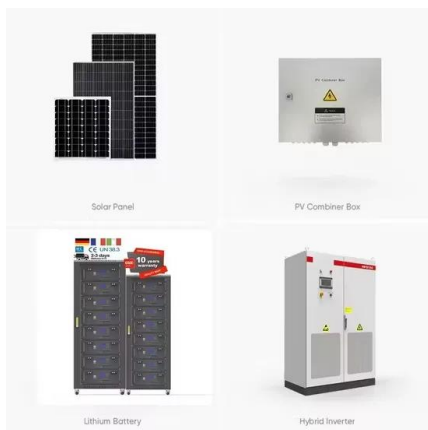

Ecuadorian outdoor telecom cabinet 500kWh

Ecuadorian outdoor telecom cabinet 500kWh

[Cabinet Energy Storage: 100-500kwh Floor IP55 Outdoor Telecom Cabinet](#)

Power Distribution Systems: Various high-performance distribution boxes, distribution cabinets, and switchgear, meeting the needs at all levels from end users to main distribution rooms.

[Outdoor Telecom Cabinet: 100-500kwh IP55 Cabinet Energy Storage ...](#)

With 645kWh-1MWh capacity + 300-500kW PCS, its air-cooled design ensures stable operation--ideal for medium-to-large energy needs (commercial/industrial parks), offering plug-and-play efficiency and ...