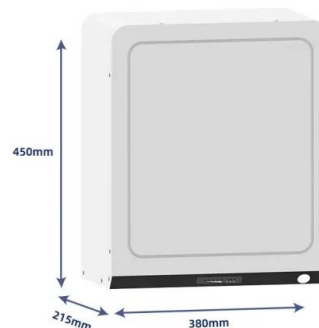

[Bluetti EB3A / Specs Pros & Cons](#)

The BLUETTI EB3A is a remarkable portable solar generator that packs impressive power into a compact design. Whether you're camping, fishing, or facing power outages, the EB3A ...

[Bluetti Solar Power Station Kit EB3A + SPV120 + Cable3](#)

Enjoy 600W pure sine wave AC power, fast charging (430W max), and a long-lasting LiFePO4 battery. Perfect for camping, off-grid living, and emergency backup. Includes SPV120 solar panel and Cable3.