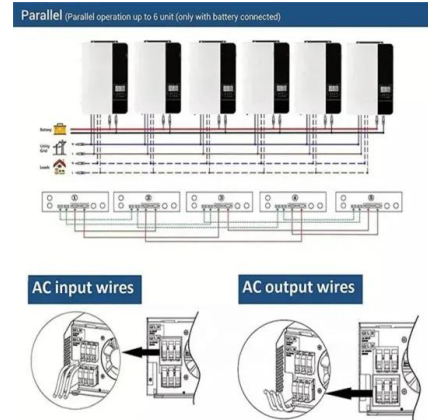

[Where is the fuse for the Fengjun 5 generator](#)

Generator fuses are generally located somewhere in the battery bay or on the control panel. Depending on what type of generator you have, you may also find them in the area where the electrical ...

[Understanding the Fengjun 5 Generator's Plug Configuration](#)

When working with generators like the Fengjun 5, understanding electrical connections is critical for safe operation. This model utilizes a single plug housing three distinct terminals that serve specific purposes.

INTEGRATED DESIGN

EASY TO TRANSPORT AND INSTALL,
FLEXIBLE DEPLOYMENT

[The working principle of Fengjun 5 generator](#)

In this generator, there is no need for a separate DC source for the excitation of the generator. We will describe the working principle, applications, advantages, disadvantages, and some other related ...

[Great Wall Fengjun 5 generator installation](#)

How many variants of 2020 GWM Fengjun 5 (Wingle 5) pickup are there? 2.4L and a total of 1 transmission options How much power does a 2020 Fengjun 5 have? 2.4L and a total of 1 ...