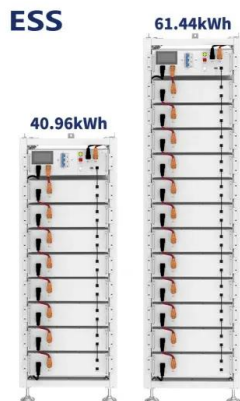

[Same-Day Gift Delivery in Reston, VA , Instacart](#)

Order gifts for same-day delivery in Reston, VA with Instacart. Get flowers, candy, alcohol, cards, and more delivered **in as fast as 1 hour**. Start shopping online now with Instacart to get ...

[Safeway Delivery or Pickup in Reston, VA , Instacart](#)

Safeway same-day delivery or curbside pickup in Reston, VA. Order online now via Instacart and get your favorite Safeway products delivered to you **in as fast as 1 hour** or choose curbside or in ...

[Cake Delivery or Pickup Near Me in Reston, VA , Instacart](#)

Using the Instacart app or website, you can shop for birthday cakes, cheesecakes, chocolate cakes, and more from a store near you in Reston, VA. After you have placed your order, Instacart will connect ...

[Renepoly 100kW 120kWh Integrated Energy Storage Cabinet for ...](#)

Custom-designed energy storage solutions for commercial and industrial businesses: Our systems are optimized for peak shaving, demand charge reduction, energy arbitrage, and backup power, ...