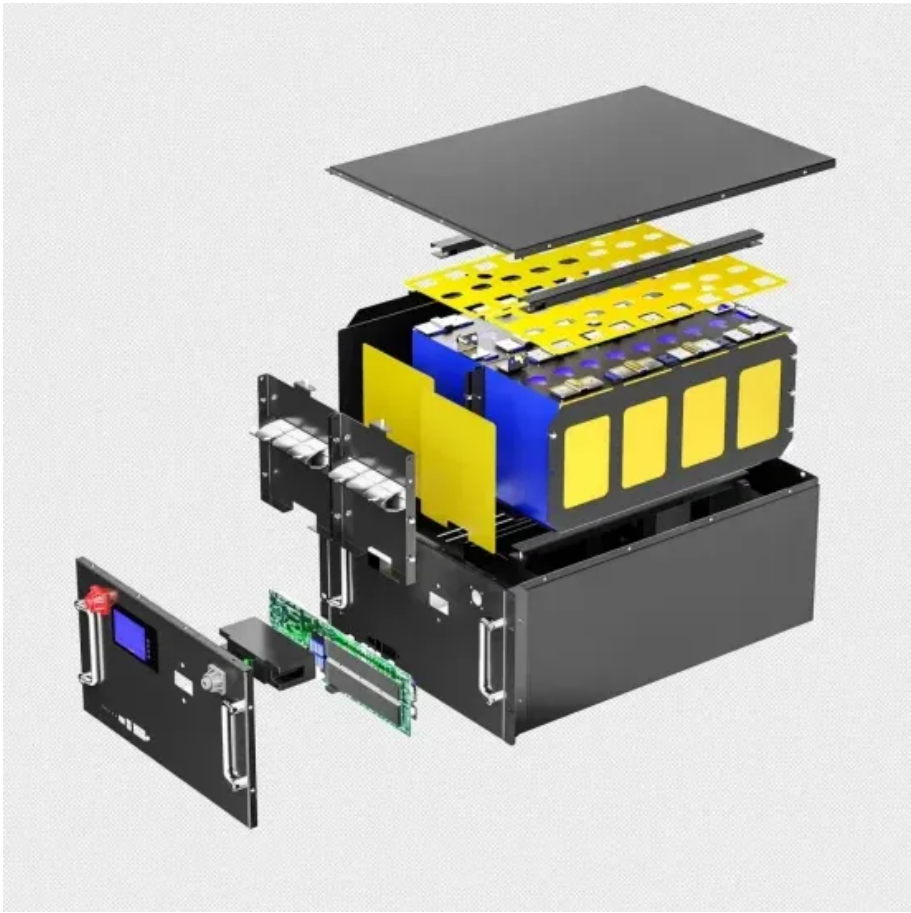

# Communication power cabinet 380VOEM

## Communication power cabinet 380VOEM

---

### [China Cheap 380V Communication Power Distribution Cabinet ...](#)

The 380V Communication Power Distribution Cabinet is a high-efficiency power distribution solution tailored for modern communication networks, designed for scenarios such as communication base ...

### [Stainless Steel Distribution Cabinet 380V Mcc Control Panel Industrial](#)

Key Features: This GZY-HDLS control cabinet/panel is an all-packaged, low-voltage solution featuring overload protection and start/stop functions. It supports customization for box/cabinet size, color, ...