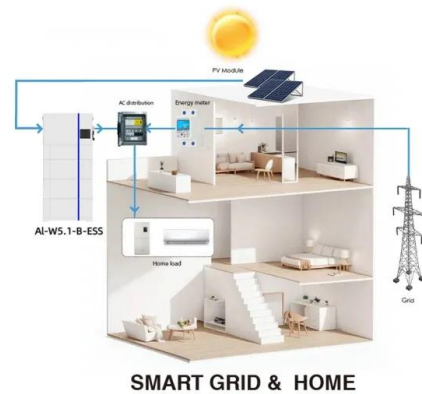

Can outdoor communication power supply BESS be used

Can outdoor communication power supply BESS be used

- LiFePO₄
- Wide temp: -20°C to 55°C
- Easy to expand
- Floor mount&wall mount
- Intelligent BMS
- Cycle Life:≥6000
- Warranty :10 years

Outdoor Communication Power Supply One Day BESS

This feature enables BESS to significantly reduce the occurrence of power blackouts and ensure a more consistent electricity supply, particularly during extreme weather conditions.

BESS method for outdoor communication power supply

· This thesis project, carried out at Northvolt Systems, aims to analyze the existing and readily used communication interfaces for a specific set of mobile BESS applications.

[Swedish outdoor communication power supply BESS information](#)

By storing energy during periods of high generation and low demand, the BESS ensures reliable power supply during times of high demand and low production. The advanced system