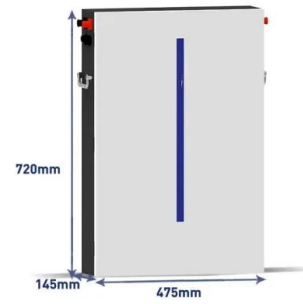

The Solar Lab

Wall-mounting 2,000 pounds of lithium batteries isn't exactly ideal, and giving up half your garage to server racks isn't much better. That's where the EG4 BOSSBox ESS Enclosure comes in: a steel, all ...

Contact Us

For catalog requests, pricing, or partnerships, please visit:
<https://www.motocycle3city.pl>