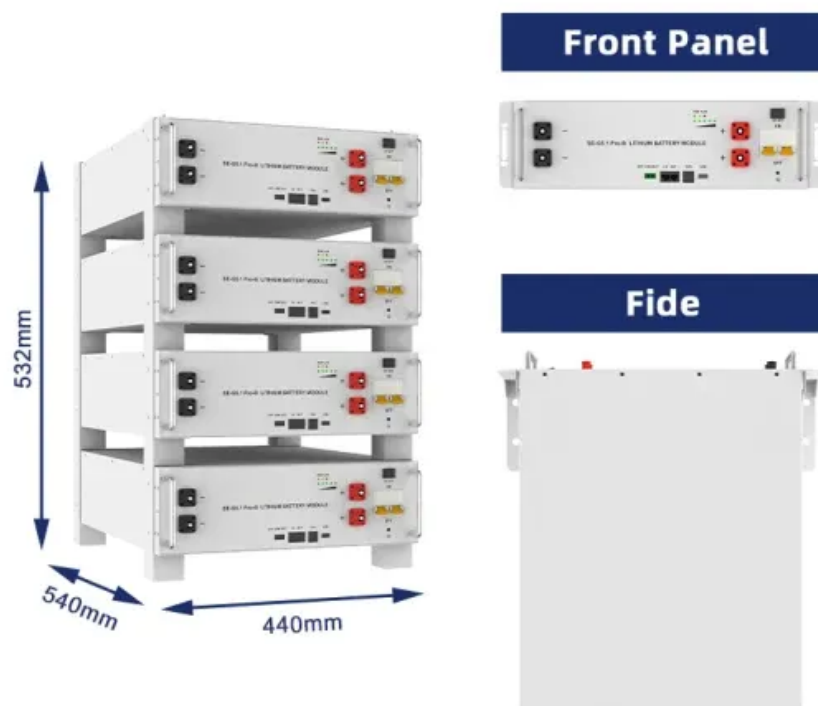

Bulk procurement of 10mw smart pv-ess integrated cabinets