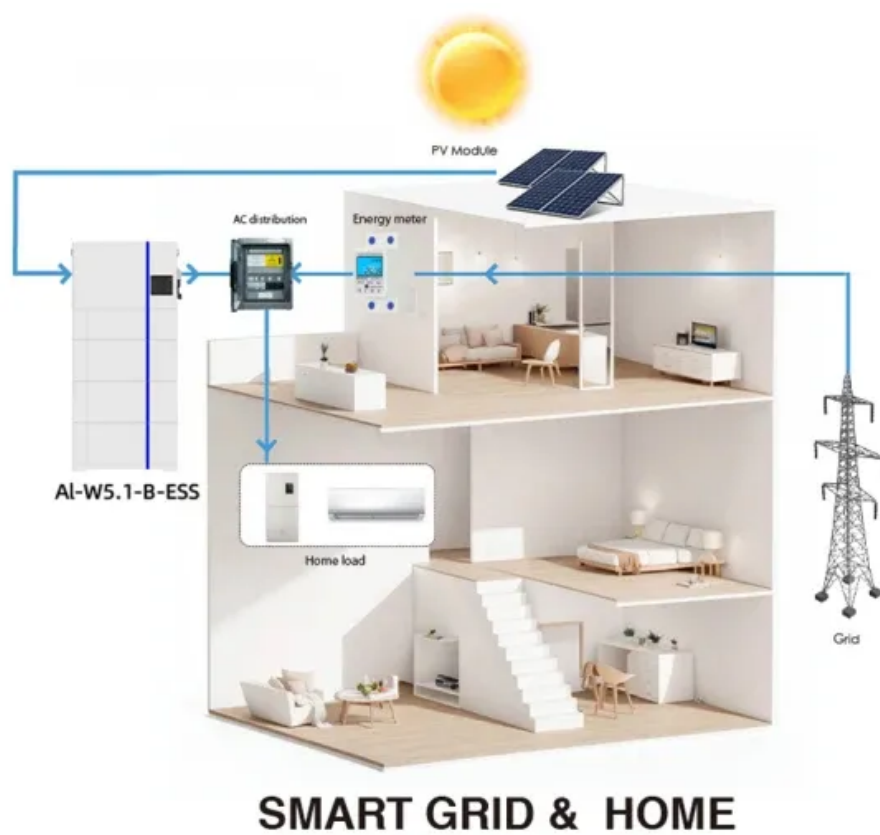

Budapest outdoor telecom cabinet 600kW

Budapest outdoor telecom cabinet 600kW

Outdoor Power Systems

Delta's OutD series comes in several sizes to ensure the right dimensions for all telecom equipment. A whole base station can be built inside our OutD cabinets.

[Custom outdoor telecom cabinet](#)

As an OEM/ODM specialist, Mulan Group delivers custom -engineered telecom cabinets for 5G towers, base stations & harsh environments. Precision sheet metal fabrication meets IP66 & ...

[Telecom System Integration and Outdoor Network ...](#)

Westell offers secure, weather-tight outdoor network enclosures to protect electronic equipment for outdoor telecom networks.

[OUTDOOR EQUIPMENT CABINET WITH COOLING](#)

The cabinet is an ideal solution for physical connections of outdoor telecommunication equipment, transmission equipment, power equipment, monitoring equipment, lithium batteries and other ...

ESS

[Energy Storage Equipment. Energy storage solutions. Lithium battery](#)