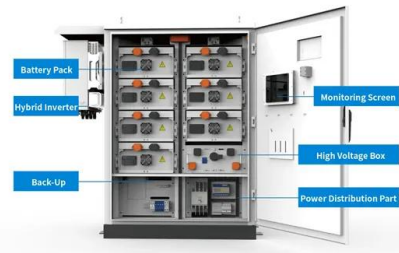

### [Telecom Site Power Cabinet - Multi-Environment](#)

This series of products integrates battery PACK, BMS system, high-voltage box, power distribution unit, temperature control system, and fire protection system. It is designed in a cabinet style, which is ...

### [LZY-ZB Telecom Battery Cabinet](#)

Bakes battery modules, BMS, power distribution and climate/fire protection into one cabinet for plug-and-play installation and easy transport. Low-profile, space-saving design (15-50 kWh) featuring highly ...