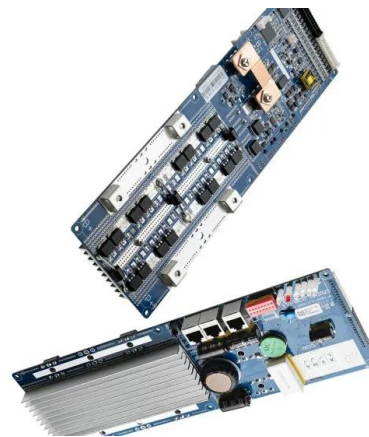

Botswana Factsheet

Imports - commodities Page last updated:
Wednesday, Janu