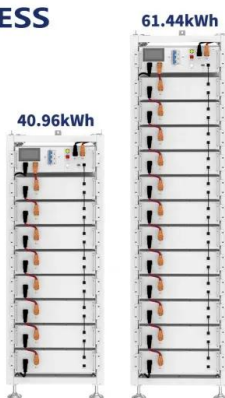

To Strive forward No Energy Waste

- ✓ All in one
- ✓ 100-215kWh High-capacity
- ✓ Intelligent Integration

8 String PV Combiner Box

Get an 8 string solar combiner box from ATO to ensure electrical safety, simplify wiring, and provide overcurrent protection, and surge protection. 8 in 1 out PV combiner box is suitable for residential, ...

8 String Solar Combiner Box

Used for single crystal silicon solar modules, polycrystalline silicon solar modules, thin film solar modules. Current rating of the photovoltaic fuse, circuit breaker, load isolation switch is modified.

ESS

8 Input 1 Output DC Solar PV Combiner Box

Intelligent PV combiner box is equipped with monitoring unit, then detect input current of each string, detect inside temperature, detect lightning protection status, detect circuit breaker status and ...