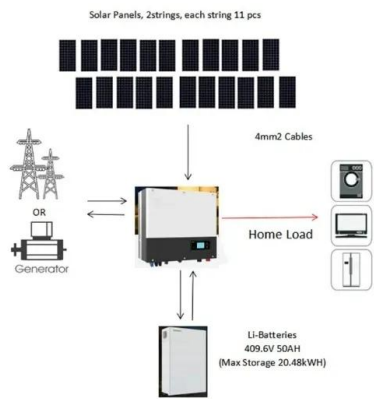

[10 Best Portable Power Stations for TV Watching](#)

Discover the top 10 portable power stations to keep your TV running anywhere, but which one will match your outdoor adventures perfectly?

[Best Portable Power Stations for TV: Reliable Power Backup for ...](#)

Keeping your TV powered during outages or outdoor activities requires a reliable and efficient portable power station. Below, we provide a comprehensive overview of some of the best ...

[Best Portable Power Stations for TV: Reliable Off-Grid TV Power and](#)

When selecting a portable power station to run a TV, consider capacity, continuous versus peak output, and the type of outlets required by your TV setup. TVs, AV receivers, streaming ...