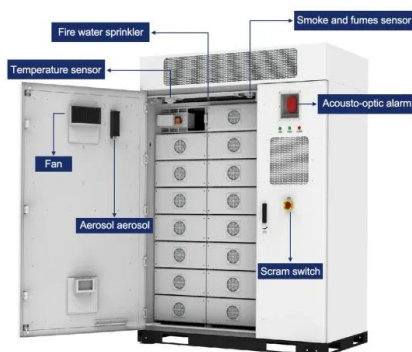

[Belmopan Wind and Solar Energy Storage Power Station Bidding](#)

This hybrid project combines wind turbines, solar panels, and advanced battery storage systems to address the intermittency challenges of renewables. Think of it as a giant "energy insurance policy" - ...