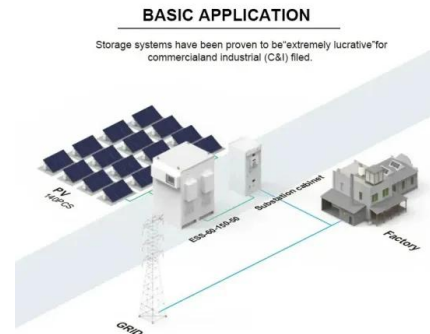

SESB is now offering

While some manufacturers only offer a one-size-fits-all system, the PWRcell Battery Cabinet is modular, smart, and expandable. The entry storage is of 3 batteries which offers 9KWh.