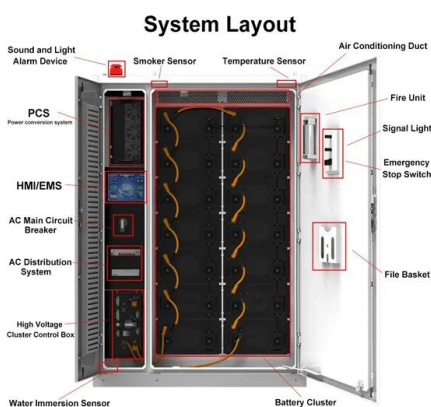

[Belize solar Communication Battery Cabinet Integration System](#)

Wherever you are, we're here to provide you with reliable content and services related to Custom-made outdoor communication battery cabinets in Belize, including cutting-edge solar energy

[Integrated Solar & Battery Cabinet for Remote Telecom Systems](#)

Designed for remote locations, it integrates solar controllers, inverters, and lithium battery packs to ensure stable and continuous power for telecom equipment, surveillance systems, and off-grid ...